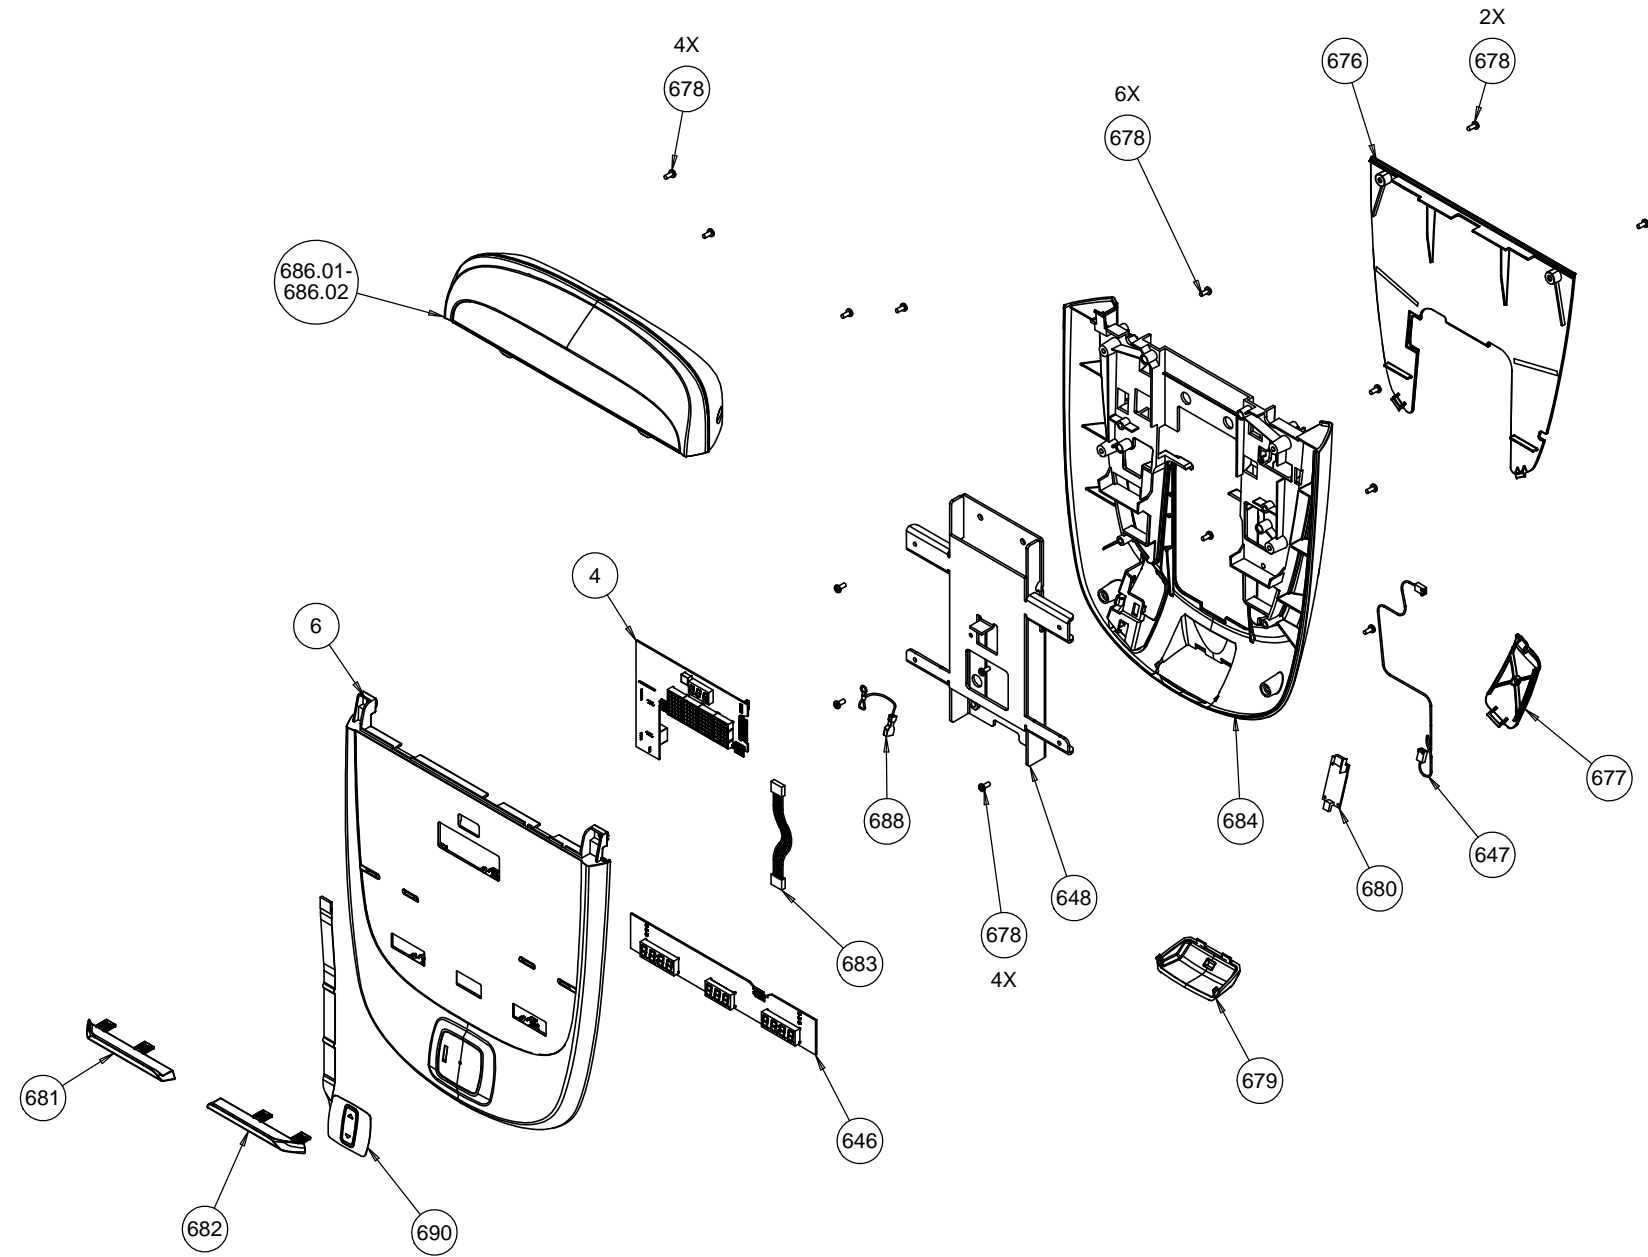

C

B

A

3

2

1

PRODUCT:  
**P10 CONSOLE**

**PRECOR**

DRWN BY	8/4/14	KAW	SIZE	PAGE	OF	DWG. NO.	SUBREV
CS	05.06.13	BG	A	1	1	302725-101	B

Bubble #	OEM Part Number	Description
4.01	PPP000000302197102	ASSY, P10, UPPER PCA & SW, UBK/RBK
6	PPP000000302774150	ASSY,DISPLAY - FACE,P10,UBK/RBK10-8
646	PPP000000302207103	ASSY, P10, METRICS PCA & SW, TRIPLE
647	PPP000000040015020	ASSY,CBL,3C,.1 CTR,W/RAMP,1-1,SN,20
648	PPP000000300285102	WELDMENT,DISPLAY,PT - P10/P30/P20
676	PPP000000300278103	PLASTIC, SERVICE COVER, DISPLAY, P2
677	PPP000000300283101	PLASTIC, HR DOOR, P40/P30/P20, SILV
678	PPP000000MGCN016038	SCREW,MCH,8-32X3/8,PANHD,PHIL,
679	PPP000000303732101	ASSY,USB-HEADPHONE JACK,AUDIO CAPS
680	PPP000000300812131	BOARD,CHR & WIRELESS,SALUTRON,(PORT
681	PPP000000303176101	SUPPORT,BOOK,LEFT,P30/P10
682	PPP000000303176102	SUPPORT,BOOK,RIGHT,P30/P10
683	PPP000000035754006	ASSY,CABLE,6C, .1 CTR,1-1,TIN, 6 in.
684	PPP000000300277103	PLASTIC, REAR, DISPLAY ,P40/P30/P20
688	PPP000000301415008	CBL,1C,20AWG,#8 RING/250X032 QD REC
690	PPP000000302141101	KEY PANEL,MACHINE CTRL,P10,SINGLE
692.01	PPP000000CX50068101	KIT,UPGRADE,WIRELESS 900/800MHZ,H/P
692.02	PPP000000CX50069101	KIT,UPGRADE,PVS,H/P-USB JACK,CABLES
692.03	PPP000000CX50070101	KIT,UPGRADE,BLANK TOP CAP,USB JACK,
694	PPP000000302059102	KEY PANEL,PVS,P30/P10,STND CONT,W/W
695	PPP000000058225101	CS KIT, SERVICE AND TOP BACK COVER
706	PPP000000301451026	ASSY,CBL,3P3C-6P3C(W/RAMP & RIBS),.
750	PPP000000304178102	ASSY,PLASTIC,OPTION CAP,REAR (W/LOO
752	PPP000000303323102	ASSY,CBL,USB CHARGER/HEADPHONE,AUDI
998	PPP000000302340103	LITERATURE KIT, P10, EN